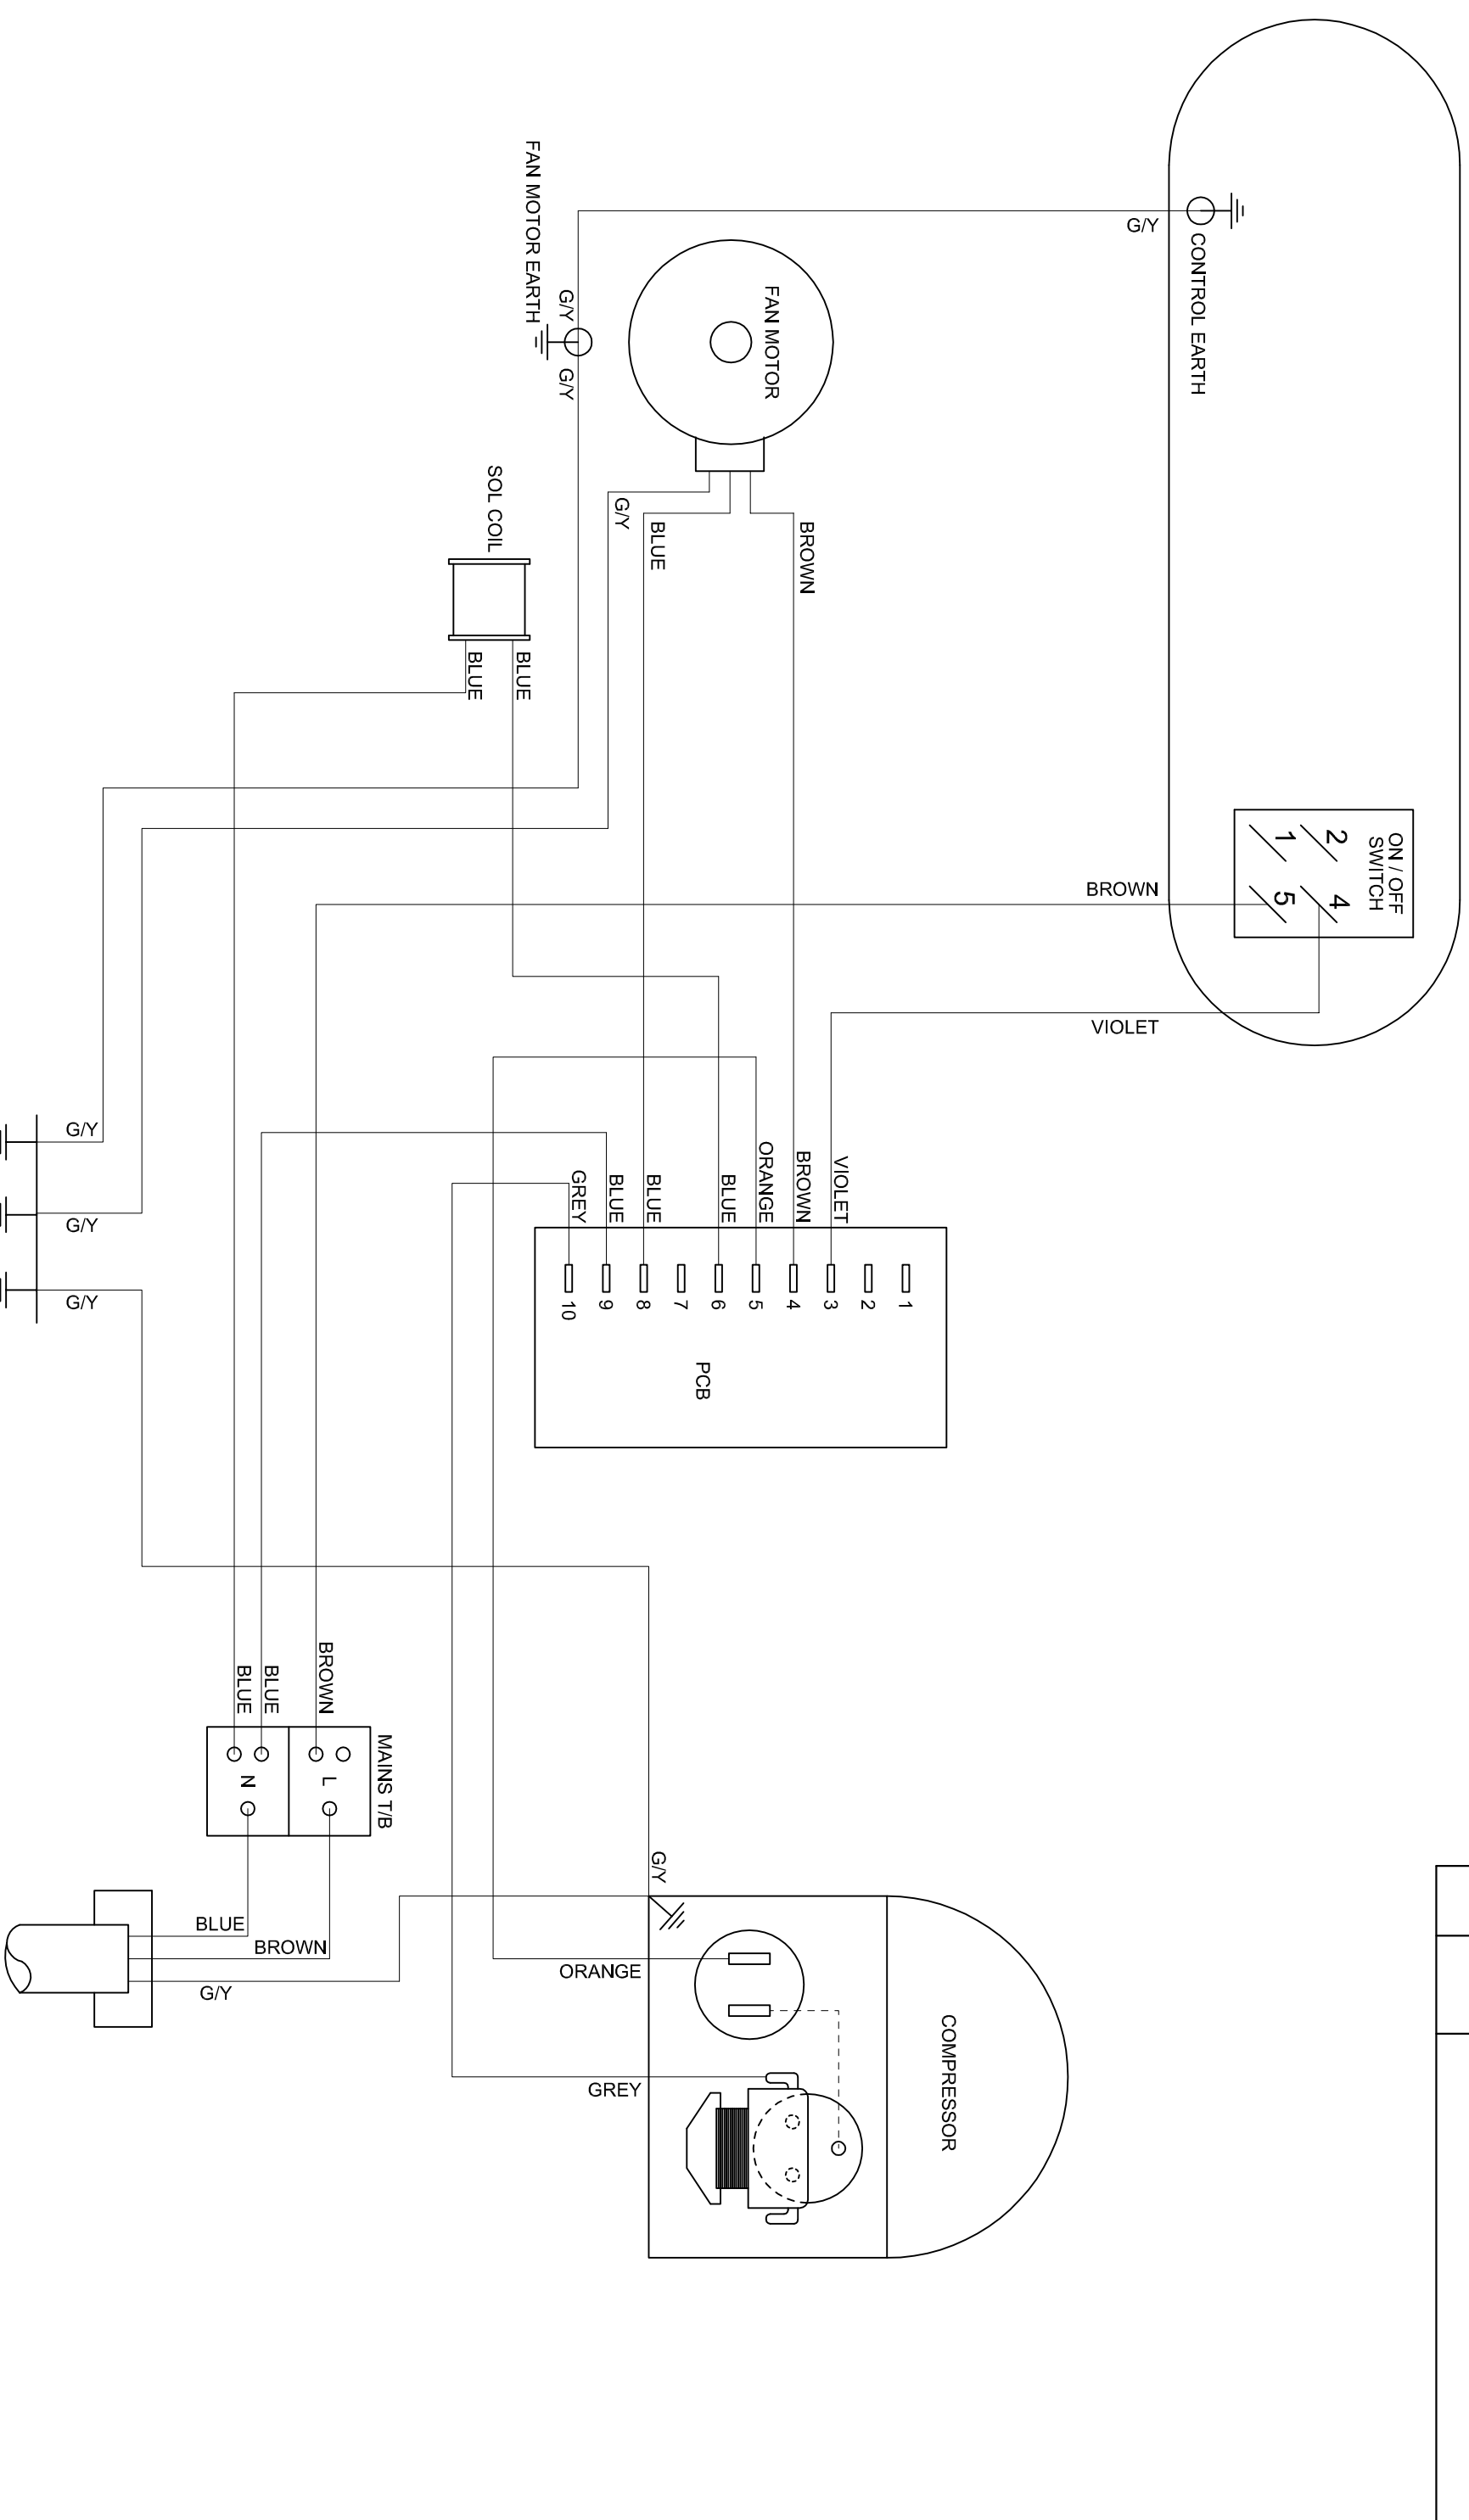

ISSUE	DATE	AMENDMENTS
1	31/01/17	ORIGINAL
2	28/03/17	PILOT BUILD UPDATES - WDA

CENTRE PARTITION EARTHS

1997  
  
 LTD  
 BISHOP AUCKLAND  
 Co. DURHAM  
 ENGLAND

TITLE  
**RM75 - UK/EU 230V - DIAGRAM**

MATERIAL  
 DRAWN: **W DAGLISH**

FINISH  
 SEE DRW

CAD SCALE: 1/1

3RD ANGLE PROJECTION  
 DO NOT SCALE  
 IF IN DOUBT ASK

DIMENSIONS IN m.m.  
 TOLERANCES UNLESS OTHERWISE STATED  
 ± 1  
 ± 0.25  
 0.00 ± 0.05  
 ANGULAR ± 0.5 DEGREE

FINISH  
 SEE DRW

DRG.NO.  
**5010421**

SHEET  
 1 OF 1