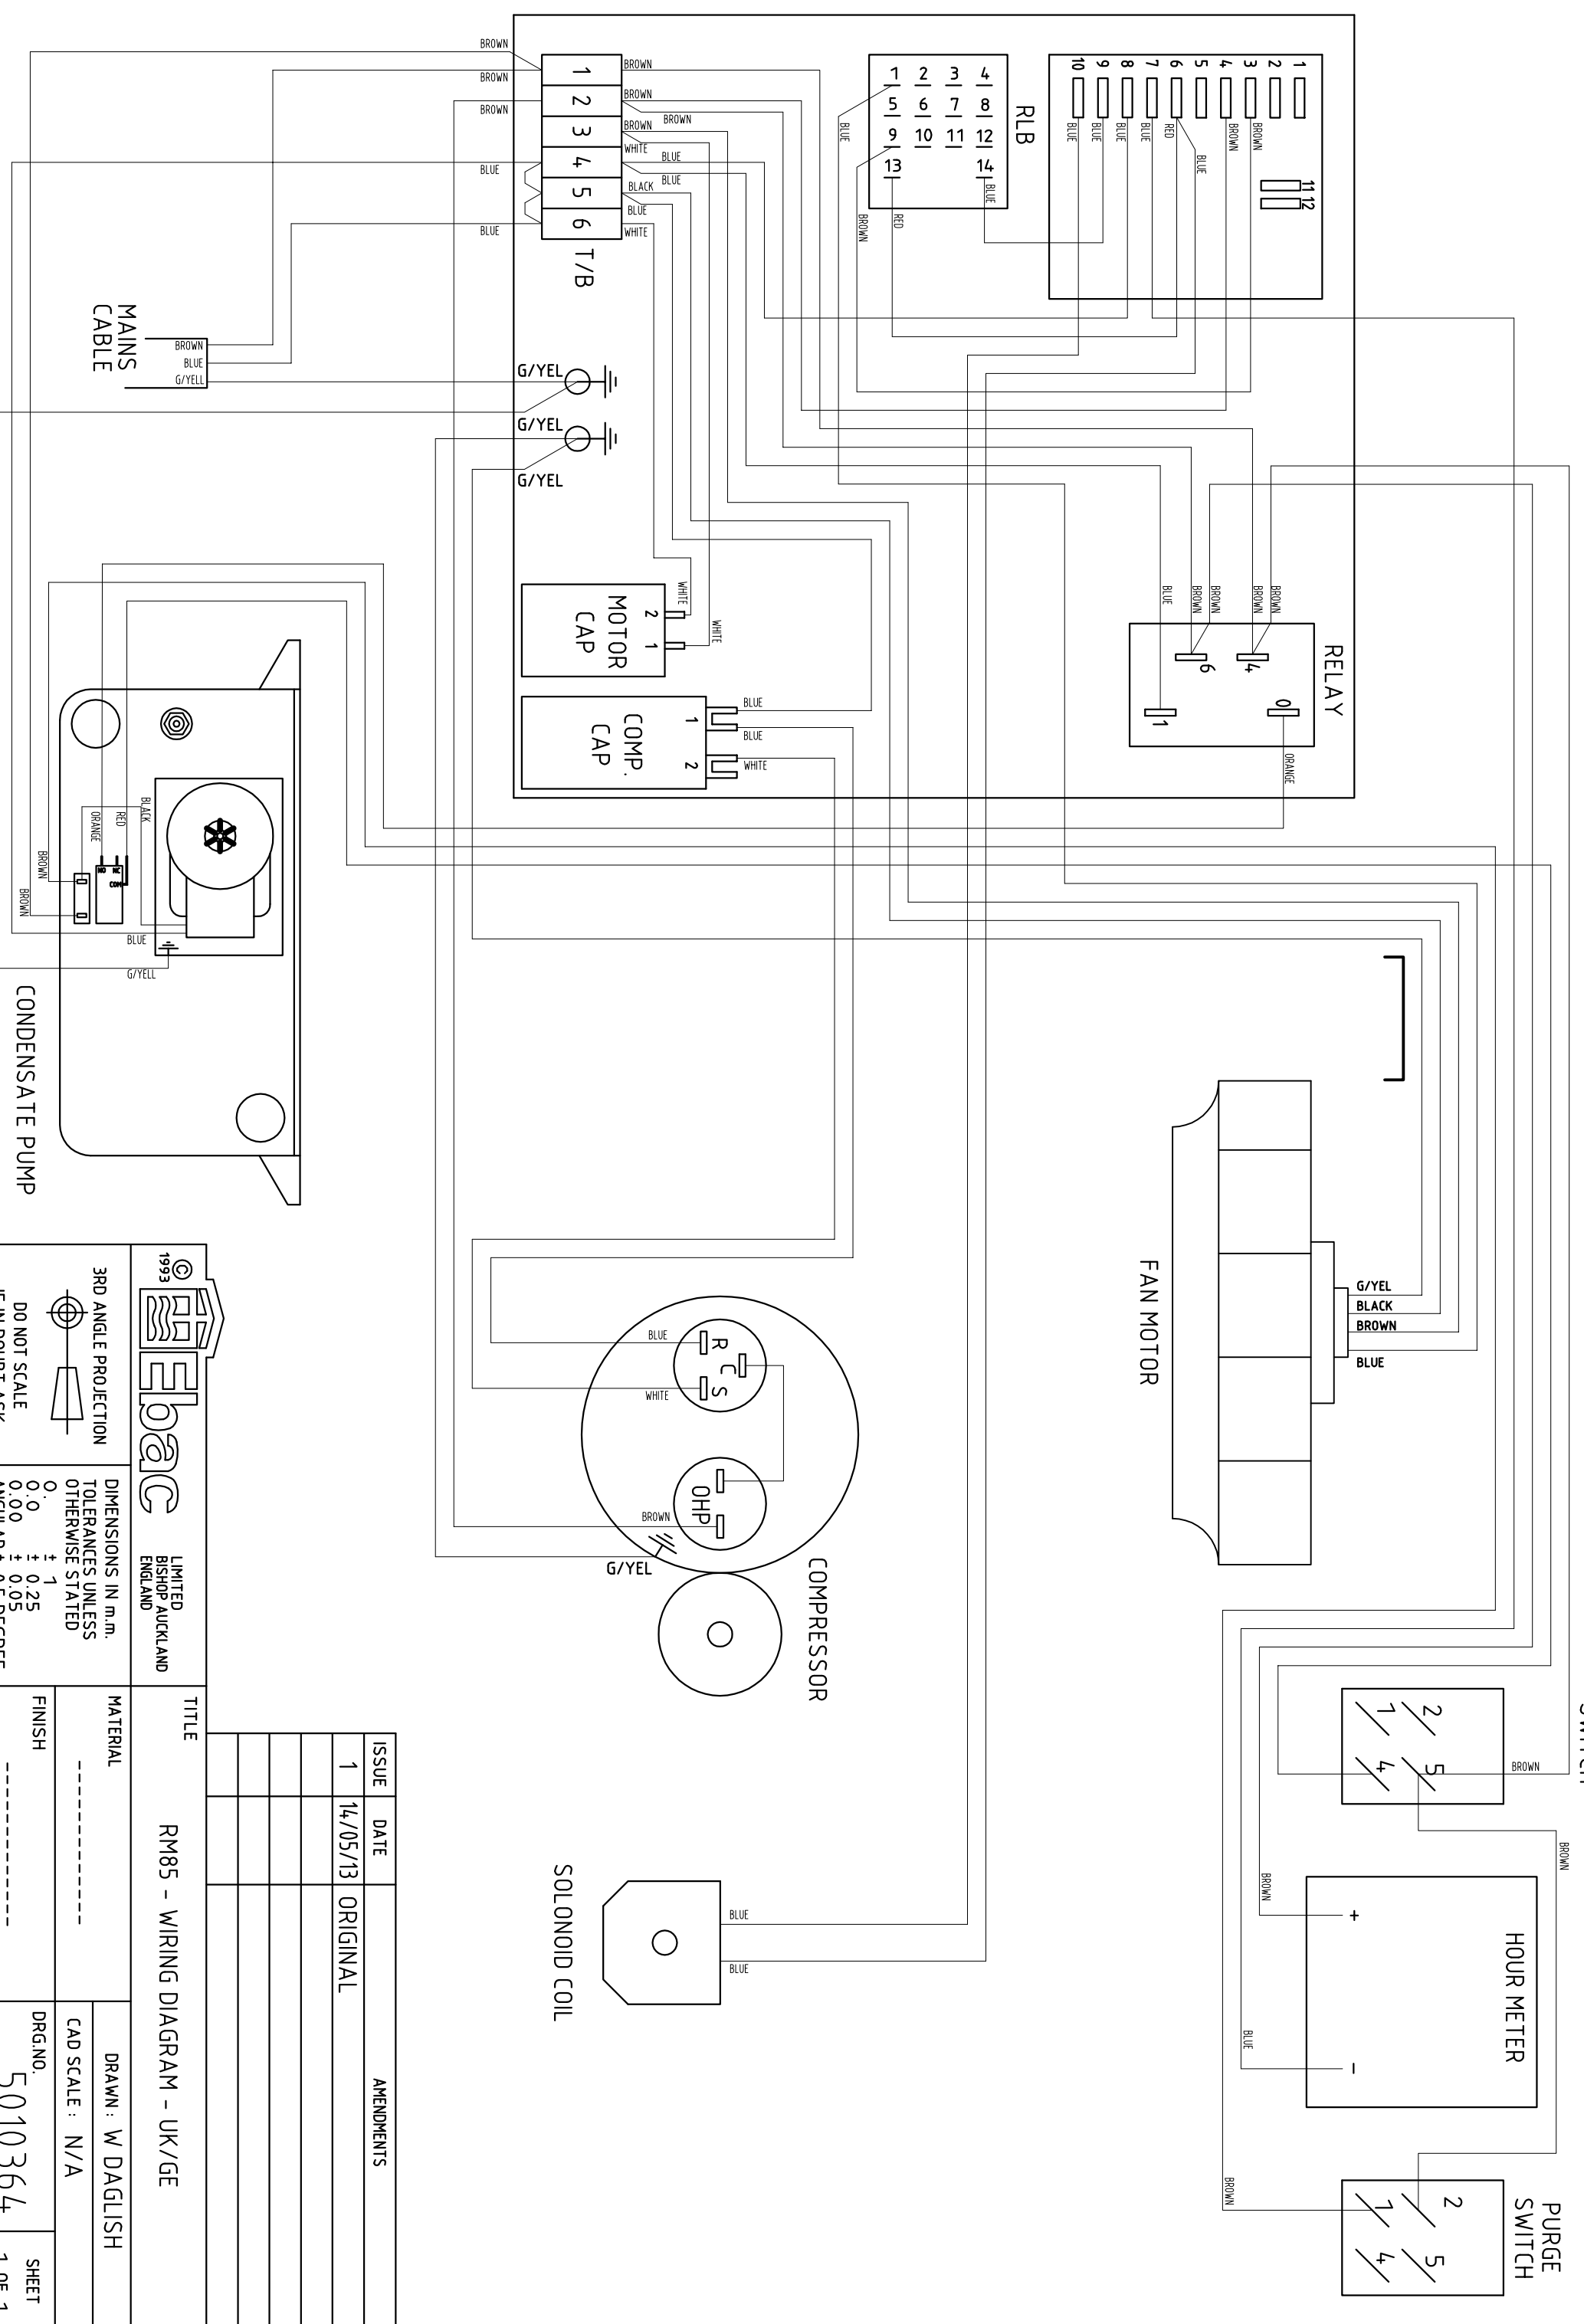

HOLE IN FAN DECK

ON / OFF SWITCH

HOUR METER

PURGE SWITCH

FAN MOTOR

COMPRESSOR

SOLONOID COIL

1993
Ebaac
 LIMITED
 BISHOP AUCKLAND
 ENGLAND

3RD ANGLE PROJECTION
 DO NOT SCALE
 IF IN DOUBT ASK

DIMENSIONS IN m.m.
 TOLERANCES UNLESS
 OTHERWISE STATED

0.0 ± 0.25
 0.00 ± 0.05
 ANGULAR ± 0.5 DEGREE

TITLE	RM85 - WIRING DIAGRAM - UK/GE	
MATERIAL	-----	
FINISH	-----	
DRG.NO.	5010364	SHEET 1 OF 1

ISSUE	DATE	AMENDMENTS
1	14/05/13	ORIGINAL

DRAWN : W DAGLISH
 CAD SCALE : N/A